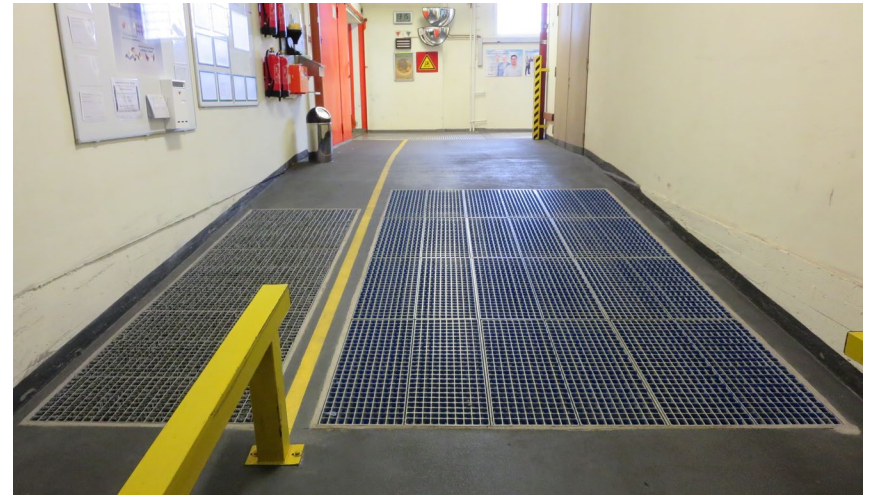

Patented Sole and Wheel Cleaning System for the
Chemical and Pharmaceutical Industry

The Problem...

...the Solution!

The Principle

The ProfilGate®
Video is available here:

The Advantages

- improved hygiene
- tire treads are purely mechanical cleaned and disinfected in only one process
- high efficiency
- patented brush strips with slanted bristles
- long durability
- easy maintenance

Proven Effectiveness – Wet Cleaning

Scientific analysis of
microbiological effectiveness
using RODAC plates
and swab test

Proven Effectiveness – Test Results

		Rollers After application of MO + drying	Soles After application of MO + drying	Rollers After driving over the fields	Soles After passing the fields	Reduction
E. coli	RODAC – plate	Lawn/ 25 cm ²		141 cfu/ 25 cm ²		Significant reduction
	Swab	ca. 10 ⁵ cfu/ml *	ca. 10 ⁵ cfu/ml *	ca. 10 ³ cfu/ml *	ca. 10 ³ cfu/ml *	2log ₁₀ -Steps = 99%
Enterococcus faecium	RODAC - plate	Lawn/ 25 cm ²	Lawn/ 25 cm ²	46 cfu/ 25 cm ²	60 cfu/ 25 cm ²	Significant reduction
	Swab	ca. 10 ⁶ cfu/ml *	ca. 10 ⁵ cfu/ml *	ca. 10 ⁴ cfu/ml *	ca. 10 ³ cfu/ml *	2log ₁₀ -Steps = 99%
Aspergillus niger	Swab	ca. 10 ⁴ cfu/ml *	<i>Not tested</i>	ca. 10 ³ cfu/ml *	<i>Not tested</i>	1log ₁₀ -Steps = 90%

Lawn: proliferation of nutrient agar by microorganisms (MO) (more than 1000 germs per plate)

cfu: colony forming unit

* ca.: This is a semi-quantitative method.

Typical Applications

When is the Application worthwhile?