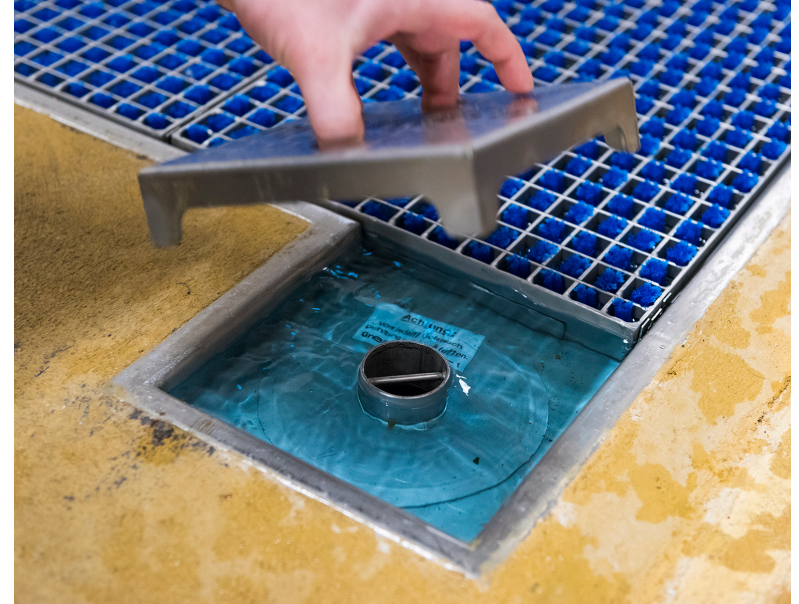

Patented Sole and Wheel Cleaning System for the
Chemical and Pharmaceutical Industry

The Problem...

...the Solution!

The Principle

The ProfilGate®
Video is available here:

The Advantages

- improved hygiene
- tire treads are purely mechanical cleaned and disinfected in only one process
- high efficiency
- patented brush strips with slanted bristles
- long durability
- easy maintenance

Proven Effectiveness – Wet Cleaning

Scientific analysis of
microbiological effectiveness
using RODAC plates
and swab test

Proven Effectiveness – Test Results

		Rollers After application of MO + drying	Soles After application of MO + drying	Rollers After driving over the fields	Soles After passing the fields	Reduction
E. coli	RODAC – plate	Lawn/ 25 cm ²		141 cfu/ 25 cm ²		Significant reduction
	Swab	ca. 10 ⁵ cfu/ml *	ca. 10 ⁵ cfu/ml *	ca. 10 ³ cfu/ml *	ca. 10 ³ cfu/ml *	2log ₁₀ -Steps = 99%
Enterococcus faecium	RODAC - plate	Lawn/ 25 cm ²	Lawn/ 25 cm ²	46 cfu/ 25 cm ²	60 cfu/ 25 cm ²	Significant reduction
	Swab	ca. 10 ⁶ cfu/ml *	ca. 10 ⁵ cfu/ml *	ca. 10 ⁴ cfu/ml *	ca. 10 ³ cfu/ml *	2log ₁₀ -Steps = 99%
Aspergillus niger	Swab	ca. 10 ⁴ cfu/ml *	<i>Not tested</i>	ca. 10 ³ cfu/ml *	<i>Not tested</i>	1log ₁₀ -Steps = 90%

Lawn: proliferation of nutrient agar by microorganisms (MO) (more than 1000 germs per plate)

cfu: colony forming unit

* ca.: This is a semi-quantitative method.

Typical Applications

When is the Application worthwhile?