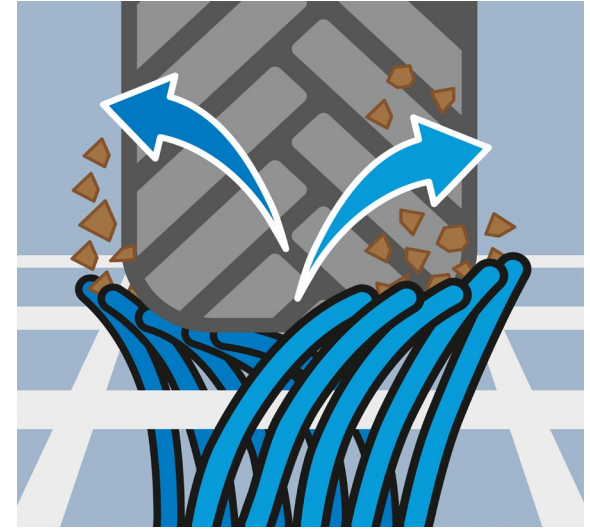

Patented Sole and Wheel Cleaning System for the
Chemical and Pharmaceutical Industry

The Problem...

...the Solution!

The Principle

The ProfilGate®
Video is available here:

The Advantages

- improved hygiene
- tire treads are purely mechanical cleaned and disinfected in only one process
- high efficiency
- patented brush strips with slanted bristles
- long durability
- easy maintenance

Proven Effectiveness – Wet Cleaning

Scientific analysis of
microbiological effectiveness
using RODAC plates
and swab test

Proven Effectiveness – Test Results

		Rollers After application of MO + drying	Soles After application of MO + drying	Rollers After driving over the fields	Soles After passing the fields	Reduction
E. coli	RODAC – plate	Lawn/ 25 cm ²		141 cfu/ 25 cm ²		Significant reduction
	Swab	ca. 10 ⁵ cfu/ml *	ca. 10 ⁵ cfu/ml *	ca. 10 ³ cfu/ml *	ca. 10 ³ cfu/ml *	2log ₁₀ -Steps = 99%
Enterococcus faecium	RODAC - plate	Lawn/ 25 cm ²	Lawn/ 25 cm ²	46 cfu/ 25 cm ²	60 cfu/ 25 cm ²	Significant reduction
	Swab	ca. 10 ⁶ cfu/ml *	ca. 10 ⁵ cfu/ml *	ca. 10 ⁴ cfu/ml *	ca. 10 ³ cfu/ml *	2log ₁₀ -Steps = 99%
Aspergillus niger	Swab	ca. 10 ⁴ cfu/ml *	<i>Not tested</i>	ca. 10 ³ cfu/ml *	<i>Not tested</i>	1log ₁₀ -Steps = 90%

Lawn: proliferation of nutrient agar by microorganisms (MO) (more than 1000 germs per plate)

cfu: colony forming unit

* ca.: This is a semi-quantitative method.

Typical Applications

When is the Application worthwhile?